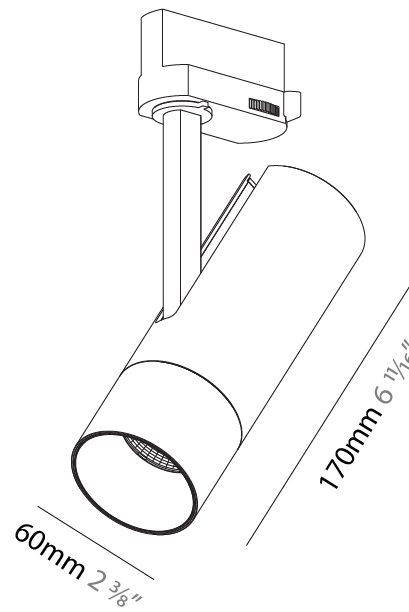

GENERAL

Series: Imagine
Subseries: Imagine 60
Brand: Prolicht
Division: Architectural
Mounting Type: Track
Mounting Location: Ceiling

PHYSICAL

Shape: Cylinder
Diameter (mm): 60
Diameter (in): 2 3/8
Height (mm): 170
Height (in): 6 11/16
Max. Overall Height (mm): 190
Max. Overall Height (in): 7 1/2
Light Distribution: Adjustable / Direct
Weight (kg): 0.522
Weight (lbs): 1.15
Fixture Finish: SSR / BKV / CWI / CRY / HAB / UFT / ITA / RUA / FTG / MYG / LOD / PUS / FRO / FUP / KIA / POP / BLS / SPG / MEY / GOH / GUM / CHC / COM / ABZ / JAG / OBR / MOS / ROR
Holder Finish: BLK / WHI / SIL
Fixture Material: Aluminum Die Cast

ELECTRICAL

Lamp Type: LED (Zhaga Standard)
Input Wattage (W): 14
Total Output Wattage (W): 13.8
Dimming: Tri-Mode (Non-Dimming and Phase Dimming (120Vac only) and 0-10V Dimming)
Driver Included: Yes
Driver Location: Integrated
Driver Type: Constant Current - Universal
Driver Class: Class 2
Input Voltage (V): 120 - 277
Constant Current (MA): 350

LED

Number of LEDs: 1
Color Temperature (°K): 2700 / 3000 / 3500 / 4000
Max. Delivered Lumen (lm): 776 / 836 / 869 / 887
Nominal Lumen (lm): 1276 / 1342 / 1395 / 1424
CRI: >90 CRI
Lamp Life (hrs): 50000

OPTICAL

Optic: Lens Pack - No Lens / Linear Spread Lens / Honeycomb / Spread Lens
Beam Angle: 12

RATINGS AND CERTIFICATIONS

Certified By: Certified for North American Standards
IP rating: IP20