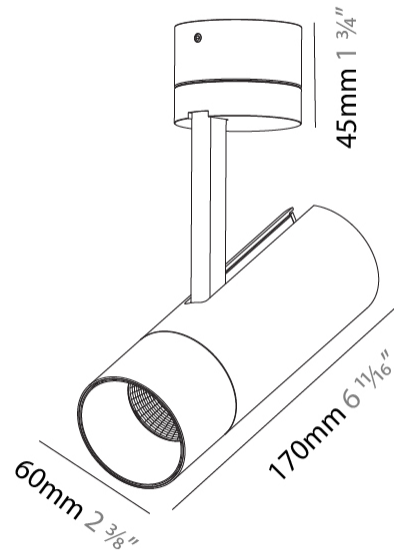

GENERAL

Series: Imagine
Subseries: Imagine 60
Brand: Prolicht
Division: Architectural
Mounting Type: Surface
Mounting Location: Ceiling
Subcategory: Spots

PHYSICAL

Shape: Cylinder
Diameter (mm): 60
Diameter (in): 2 ³/₈
Height (mm): 170
Height (in): 6 ¹¹/₁₆
Max. Overall Height (mm): 215
Max. Overall Height (in): 8 ⁷/₁₆
Light Distribution: Adjustable / Direct
Weight (kg): 0.604
Weight (lbs): 1.33
Fixture Finish: SSR / BKV / CWI / CRY / HAB / UFT / ITA / RUA / FTG / MYG / LOD / PUS / FRO / FUP / KIA / POP / BLS / SPG / MEY / GOH / GUM / CHC / COM / ABZ / JAG / OBR / MOS / ROR
Fixture Material: Aluminum Die Cast

ELECTRICAL

Lamp Type: LED (Zhaga Standard)
Input Wattage (W): 13
Total Output Wattage (W): 11.8
Dimming: Tri-Mode (Non-Dimming and Phase Dimming (120Vac only) and 0-10V Dimming)
Driver Included: Yes
Driver Location: Integrated
Driver Type: Constant Current - Universal
Driver Class: Class 2
Input Voltage (V): 120 - 277
Constant Current (MA): 500

LED

Number of LEDs: 1
Color Temperature (°K): 2700 / 3000 / 3500 / 4000
Max. Delivered Lumen (lm): 987 / 1023 / 1076 / 1098
Nominal Lumen (lm): 1304 / 1352 / 1421 / 1450
CRI: >90 CRI
Lamp Life (hrs): 50000

OPTICAL

Reflector°: 18 / 34 / 46
Optic°: Lens Pack - No Lens / Linear Spread Lens / Honeycomb / Spread Lens
Adjustability: Rotational 350°; Tilt 90°

RATINGS AND CERTIFICATIONS

Certified By: Certified for North American Standards
IP rating: IP20